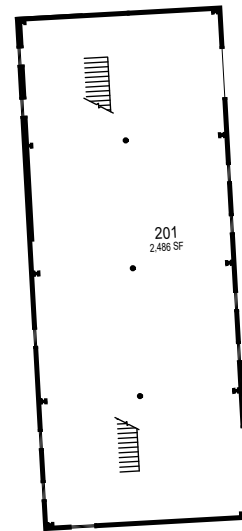

FACILITIES MANAGEMENT AND DEVELOPMENT

Space Data http://afd.calpoly.edu/facilities/spacefacility/space_data.asp

March 2022

1"=30'

1st Floor

2nd Floor

3rd Floor

070-B

Electric Shop

1st Floor

Mezzanine

070-A

Facilities Warehouse

March 2022

Facilities

70A and 70B

FACILITIES MANAGEMENT AND DEVELOPMENT

Space Data http://afd.calpoly.edu/facilities/spacefacility/space_data.asp

1"=30'

1st Floor

2nd Floor

070-C Grounds Shop

070-F Plumbing Shop

070-G Facility PCB Storage