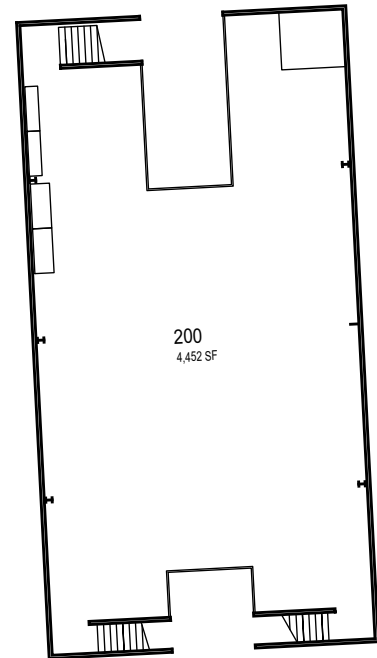

Facilities

Floor 1

FACILITIES MANAGEMENT AND DEVELOPMENT

Space Data http://afd.calpoly.edu/facilities/spacefacility/space_data.asp

March 2022

1"=30'

Facilities

Floor 2

FACILITIES MANAGEMENT AND DEVELOPMENT

Space Data http://afd.calpoly.edu/facilities/spacefacility/space_data.asp

March 2022

1"=30'

1st Floor

2nd Floor

3rd Floor

070-B

Electric Shop

1st Floor

Mezzanine

070-A

Facilities Warehouse

March 2022

Facilities

70A and 70B

FACILITIES MANAGEMENT AND DEVELOPMENT

Space Data http://afd.calpoly.edu/facilities/spacefacility/space_data.asp

1"=30'

1st Floor

2nd Floor

070-C Grounds Shop

070-F Plumbing Shop

070-G Facility PCB Storage