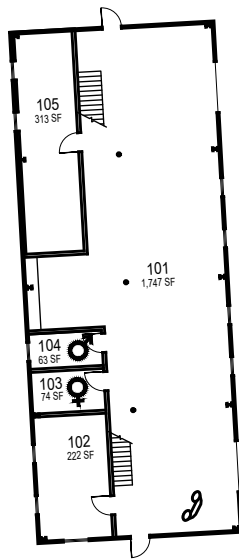

FACILITIES MANAGEMENT AND DEVELOPMENT

Space Data http://afd.calpoly.edu/facilities/spacefacility/space_data.asp

March 2022

1"=30'

1st Floor

2nd Floor

3rd Floor

070-B

Electric Shop

1st Floor

Mezzanine

070-A

Facilities Warehouse

March 2022

Facilities

70A and 70B

FACILITIES MANAGEMENT AND DEVELOPMENT

Space Data http://afd.calpoly.edu/facilities/spacefacility/space_data.asp

1"=30'

1st Floor

2nd Floor

070-C Grounds Shop

070-F Plumbing Shop

070-G Facility PCB Storage