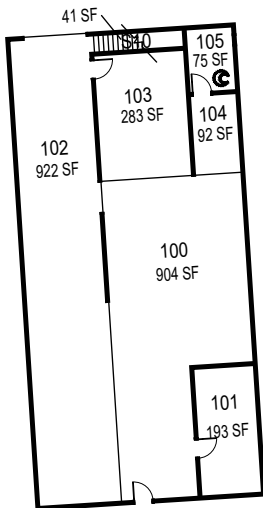

Facilities

Floor 1

FACILITIES MANAGEMENT AND DEVELOPMENT

Space Data http://afd.calpoly.edu/facilities/spacefacility/space_data.asp

March 2022

1"=30'

Facilities

Floor 2

FACILITIES MANAGEMENT AND DEVELOPMENT

Space Data http://afd.calpoly.edu/facilities/spacefacility/space_data.asp

March 2022

1"=30'

1st Floor

2nd Floor

3rd Floor

070-B

FACILITIES MANAGEMENT AND DEVELOPMENT

Space Data http://afd.calpoly.edu/facilities/spacefacility/space_data.asp

1"=30'

1st Floor

2nd Floor

070-C Grounds Shop

070-F Plumbing Shop

070-G Facility PCB Storage