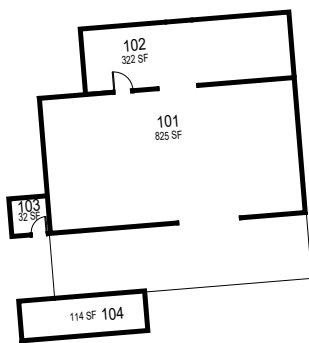

FACILITIES MANAGEMENT AND DEVELOPMENT

Space Data http://afd.calpoly.edu/facilities/spacefacility/space_data.asp

March 2022

1"=30'

1st Floor

2nd Floor

3rd Floor

070-B

FACILITIES MANAGEMENT AND DEVELOPMENT

Space Data http://afd.calpoly.edu/facilities/spacefacility/space_data.asp

1"=30'

1st Floor

2nd Floor

070-C Grounds Shop

070-F Plumbing Shop

070-G Facility PCB Storage