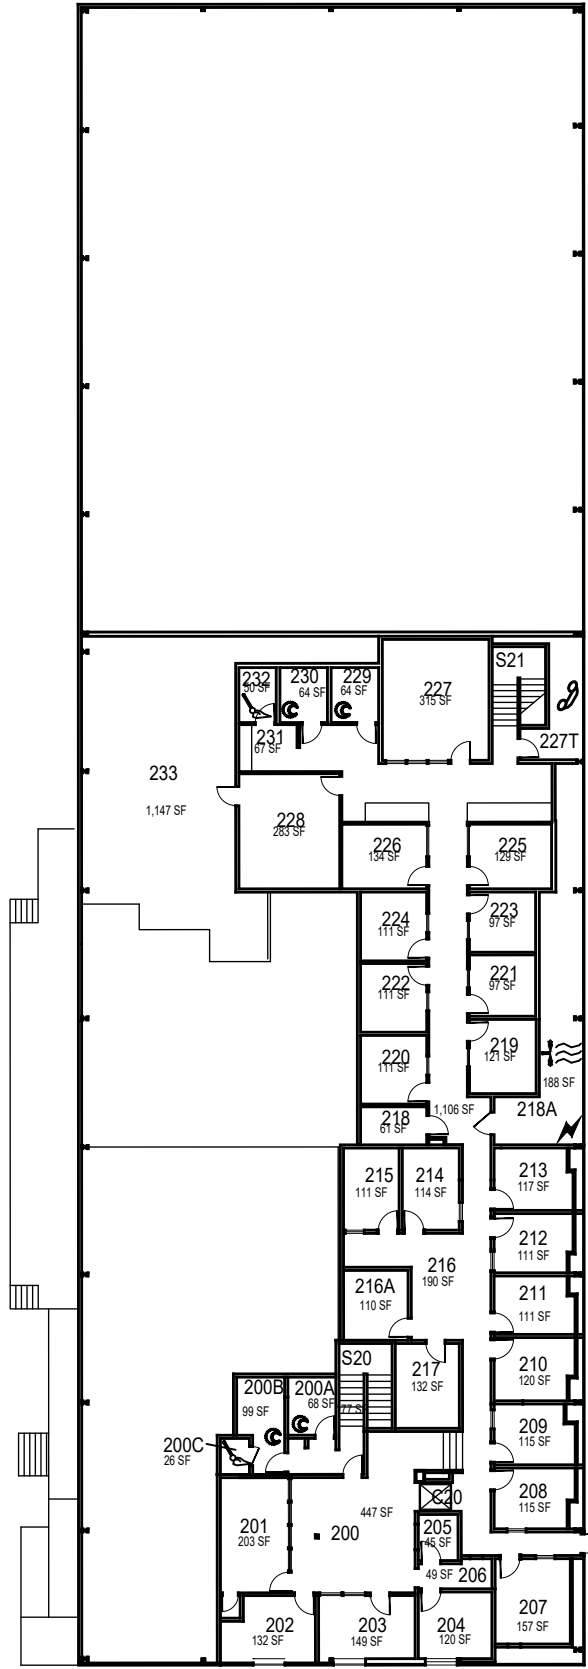

Facilities

Floor 1

FACILITIES MANAGEMENT AND DEVELOPMENT

Space Data http://afd.calpoly.edu/facilities/spacefacility/space_data.asp

March 2022

1"=30'

Facilities

Floor 2

FACILITIES MANAGEMENT AND DEVELOPMENT

Space Data http://afd.calpoly.edu/facilities/spacefacility/space_data.asp

March 2022

1"=30'

1st Floor

2nd Floor

3rd Floor

070-B

Electric Shop

1st Floor

Mezzanine

070-A

Facilities Warehouse

March 2022

Facilities

70A and 70B