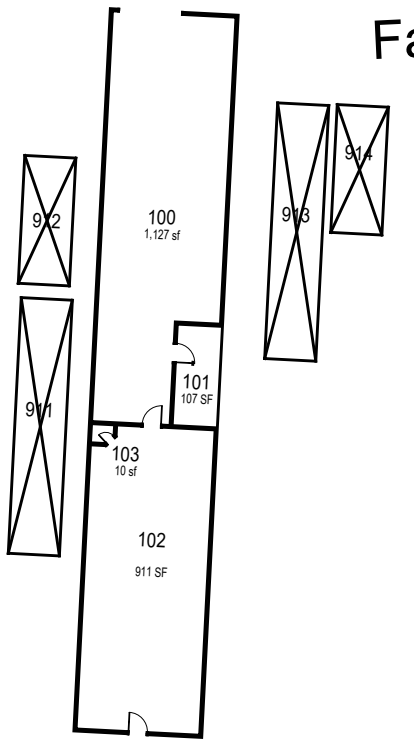

FACILITIES MANAGEMENT AND DEVELOPMENT

Space Data http://afd.calpoly.edu/facilities/spacefacility/space_data.asp

March 2022

1"=30'

1st Floor

2nd Floor

3rd Floor

070-B

Electric Shop

1st Floor

Mezzanine

070-A

Facilities Warehouse

March 2022

Facilities

70A and 70B

FACILITIES MANAGEMENT AND DEVELOPMENT

Space Data http://afd.calpoly.edu/facilities/spacefacility/space_data.asp

1"=30'

1st Floor

2nd Floor

070-C Grounds Shop

070-F Plumbing Shop

070-G Facility PCB Storage