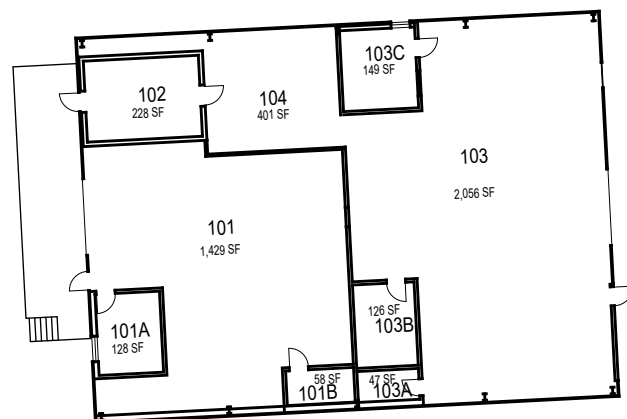

070-E Paint Shop

Facilities

70D C- F

FACILITIES MANAGEMENT AND DEVELOPMENT

Space Data <http://afd.calpoly.edu/facilities/spacefacility/space_data.asp>

March 2022

1"=30'