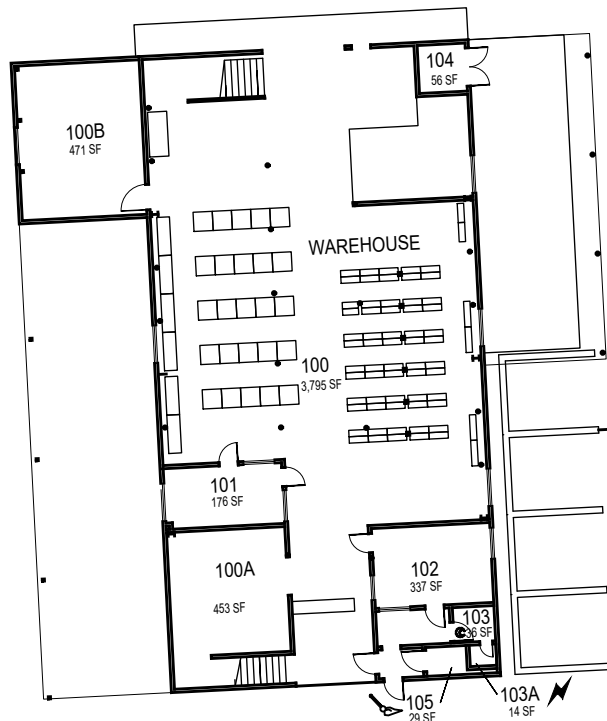

Facilities

Floor 1

FACILITIES MANAGEMENT AND DEVELOPMENT

Space Data http://afd.calpoly.edu/facilities/spacefacility/space_data.asp

March 2022

1"=30'

Facilities

Floor 2

FACILITIES MANAGEMENT AND DEVELOPMENT

Space Data http://afd.calpoly.edu/facilities/spacefacility/space_data.asp

March 2022

1"=30'

1st Floor

2nd Floor

3rd Floor

070-B

Electric Shop

1st Floor

Mezzanine

070-A

Facilities Warehouse

March 2022

Facilities

70A and 70B

FACILITIES MANAGEMENT AND DEVELOPMENT

Space Data http://afd.calpoly.edu/facilities/spacefacility/space_data.asp

1"=30'

1st Floor

2nd Floor

070-C Grounds Shop

070-F Plumbing Shop

070-G Facility PCB Storage